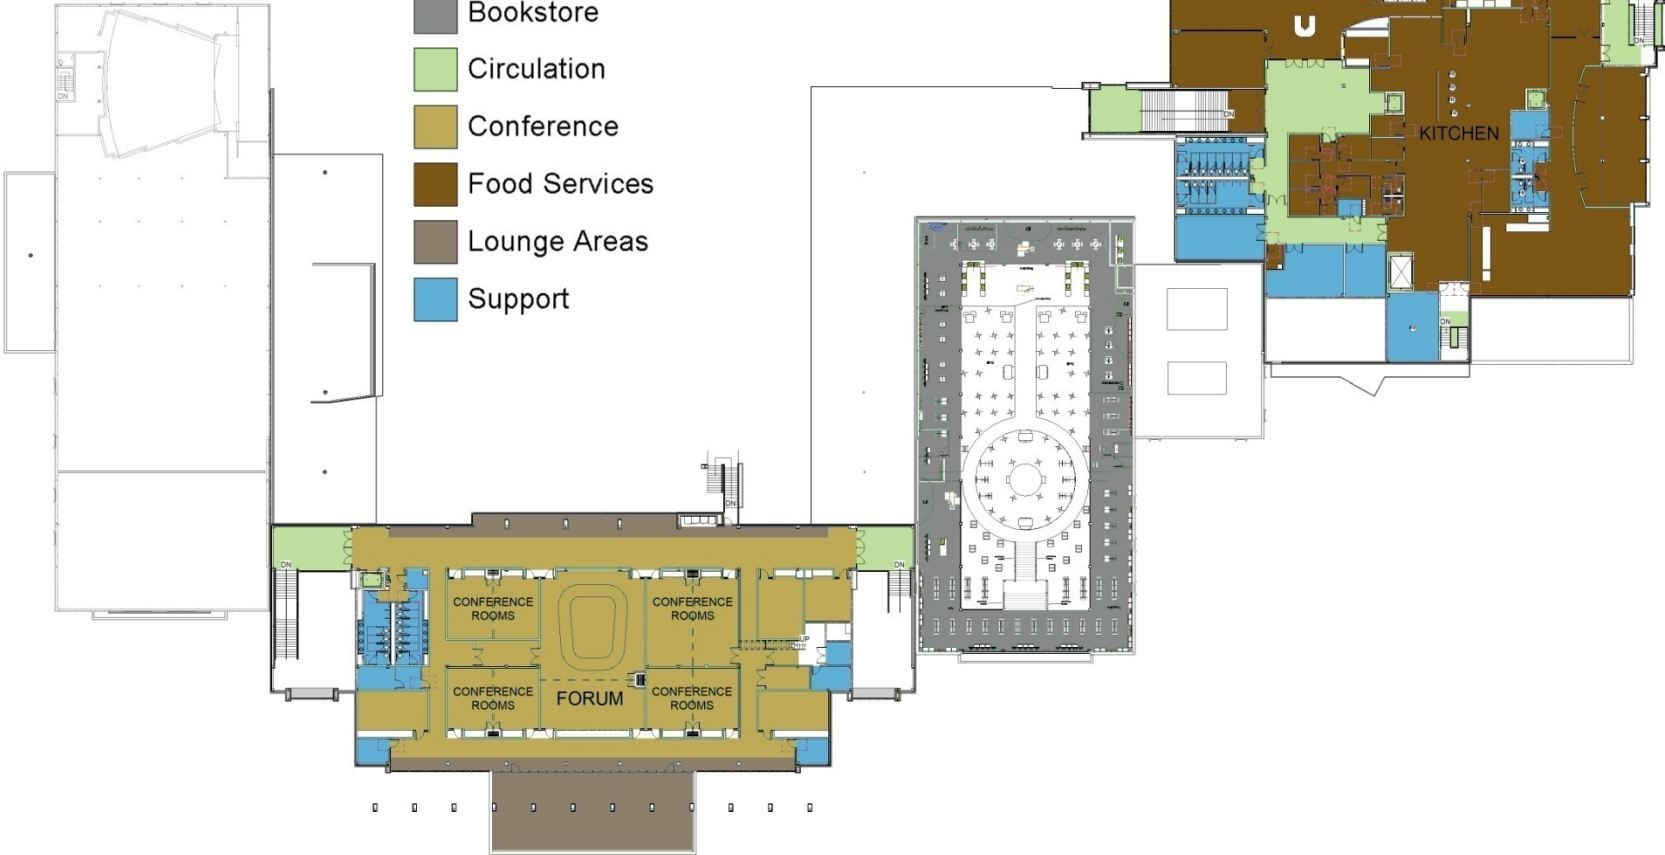

FIRST FLOOR – AREA A

Department Legend

-  Ballroom
-  Circulation
-  Conference
-  Lounge Areas
-  Support
-  Theater

FIRST FLOOR – AREA B

Department Legend

- Administration
- Ballroom
- Bookstore
- Cajun Card
- Circulation
- Conference
- Financial Aid
- Housing
- Lounge Areas
- Retail
- Student Leadership Council
- Support
- Union offices

FIRST FLOOR – AREA C

Department Legend

-  Bookstore
-  Conference
-  Food Services
-  Housing
-  Lounge Areas
-  Retail
-  Student Leadership Council
-  Support
-  University Program Council

FIRST FLOOR – AREA D

Department Legend

- Bookstore
- Circulation
- Conference
- Food Services
- Lounge Areas
- Support

SECOND FLOOR – AREA B

Department Legend

- Bookstore
- Circulation
- Conference
- Lounge Areas
- Support

SECOND FLOOR – AREA C

Department Legend

- Bookstore
- Circulation
- Conference
- Food Services
- Lounge Areas
- Support

SECOND FLOOR – AREA D

Department Legend

-  Circulation
-  Food Services
-  Lounge Areas
-  Support

RENDERINGS