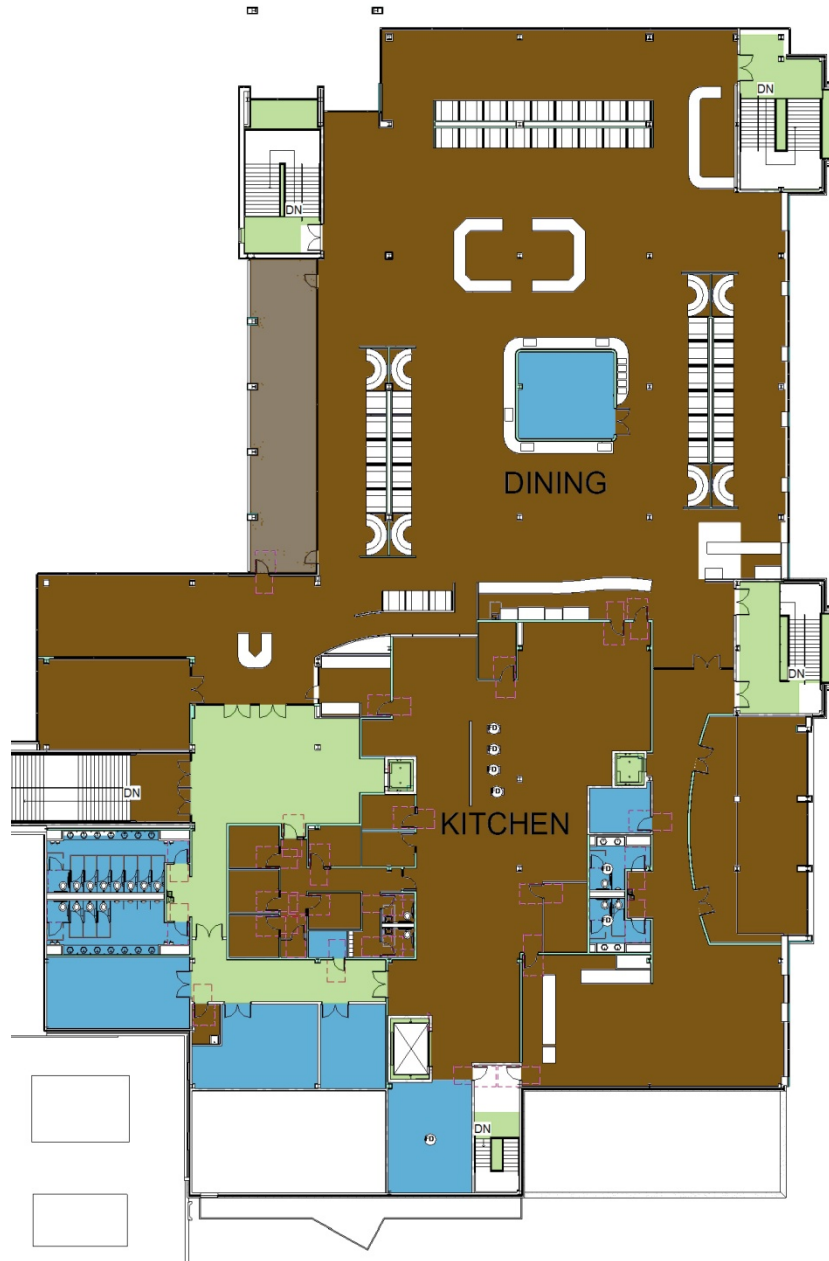

FIRST FLOOR – AREA A

Department Legend

-  Ballroom
-  Circulation
-  Conference
-  Lounge Areas
-  Support
-  Theater

FIRST FLOOR – AREA B

Department Legend

- Administration
- Ballroom
- Bookstore
- Cajun Card
- Circulation
- Conference
- Financial Aid
- Housing
- Lounge Areas
- Retail
- Student Leadership Council
- Support
- Union offices

FIRST FLOOR – AREA C

Department Legend

-  Bookstore
-  Conference
-  Food Services
-  Housing
-  Lounge Areas
-  Retail
-  Student Leadership Council
-  Support
-  University Program Council

FIRST FLOOR – AREA D

Department Legend

- Bookstore
- Circulation
- Conference
- Food Services
- Lounge Areas
- Support

SECOND FLOOR – AREA B

Department Legend

- Bookstore
- Circulation
- Conference
- Lounge Areas
- Support

SECOND FLOOR – AREA C

Department Legend

- Bookstore
- Circulation
- Conference
- Food Services
- Lounge Areas
- Support

SECOND FLOOR – AREA D

Department Legend

-  Circulation
-  Food Services
-  Lounge Areas
-  Support

RENDERINGS