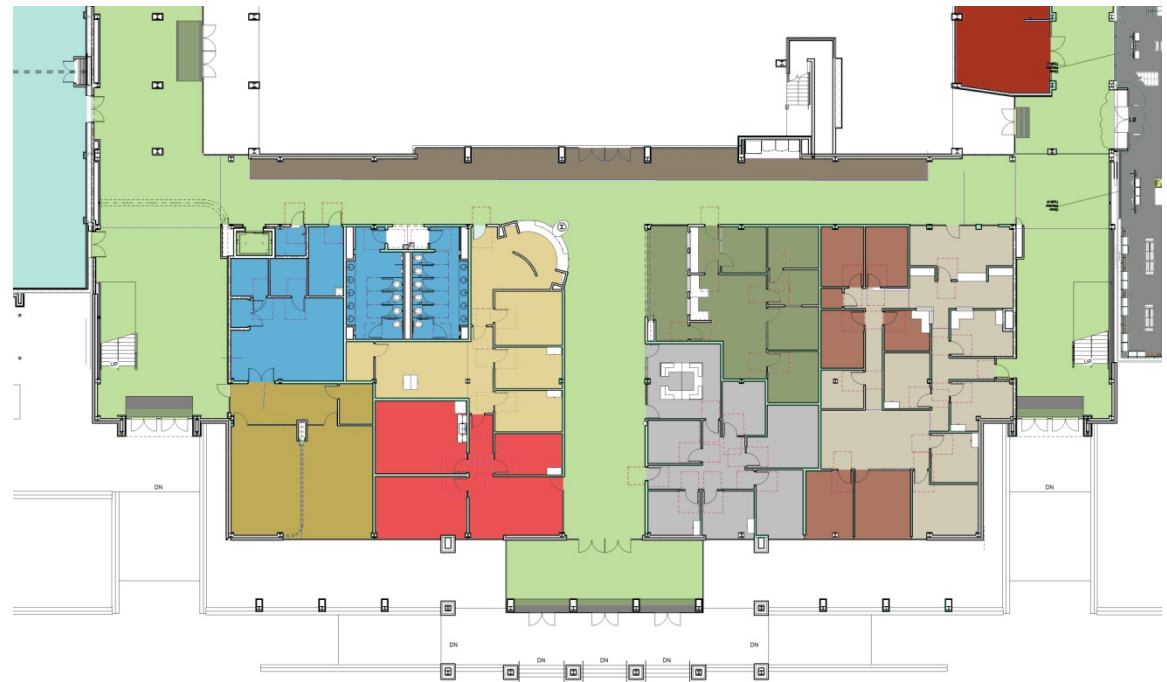

FIRST FLOOR – AREA A

Department Legend

-  Ballroom
-  Circulation
-  Conference
-  Lounge Areas
-  Support
-  Theater

FIRST FLOOR – AREA B

Department Legend

- Administration
- Ballroom
- Bookstore
- Cajun Card
- Circulation
- Conference
- Financial Aid
- Housing
- Lounge Areas
- Retail
- Student Leadership Council
- Support
- Union offices

FIRST FLOOR – AREA C

Department Legend

-  Bookstore
-  Conference
-  Food Services
-  Housing
-  Lounge Areas
-  Retail
-  Student Leadership Council
-  Support
-  University Program Council

FIRST FLOOR – AREA D

Department Legend

- Bookstore
- Circulation
- Conference
- Food Services
- Lounge Areas
- Support

SECOND FLOOR – AREA B

Department Legend

- Bookstore
- Circulation
- Conference
- Lounge Areas
- Support

SECOND FLOOR – AREA C

Department Legend

- Bookstore
- Circulation
- Conference
- Food Services
- Lounge Areas
- Support

SECOND FLOOR – AREA D

Department Legend

-  Circulation
-  Food Services
-  Lounge Areas
-  Support

RENDERINGS